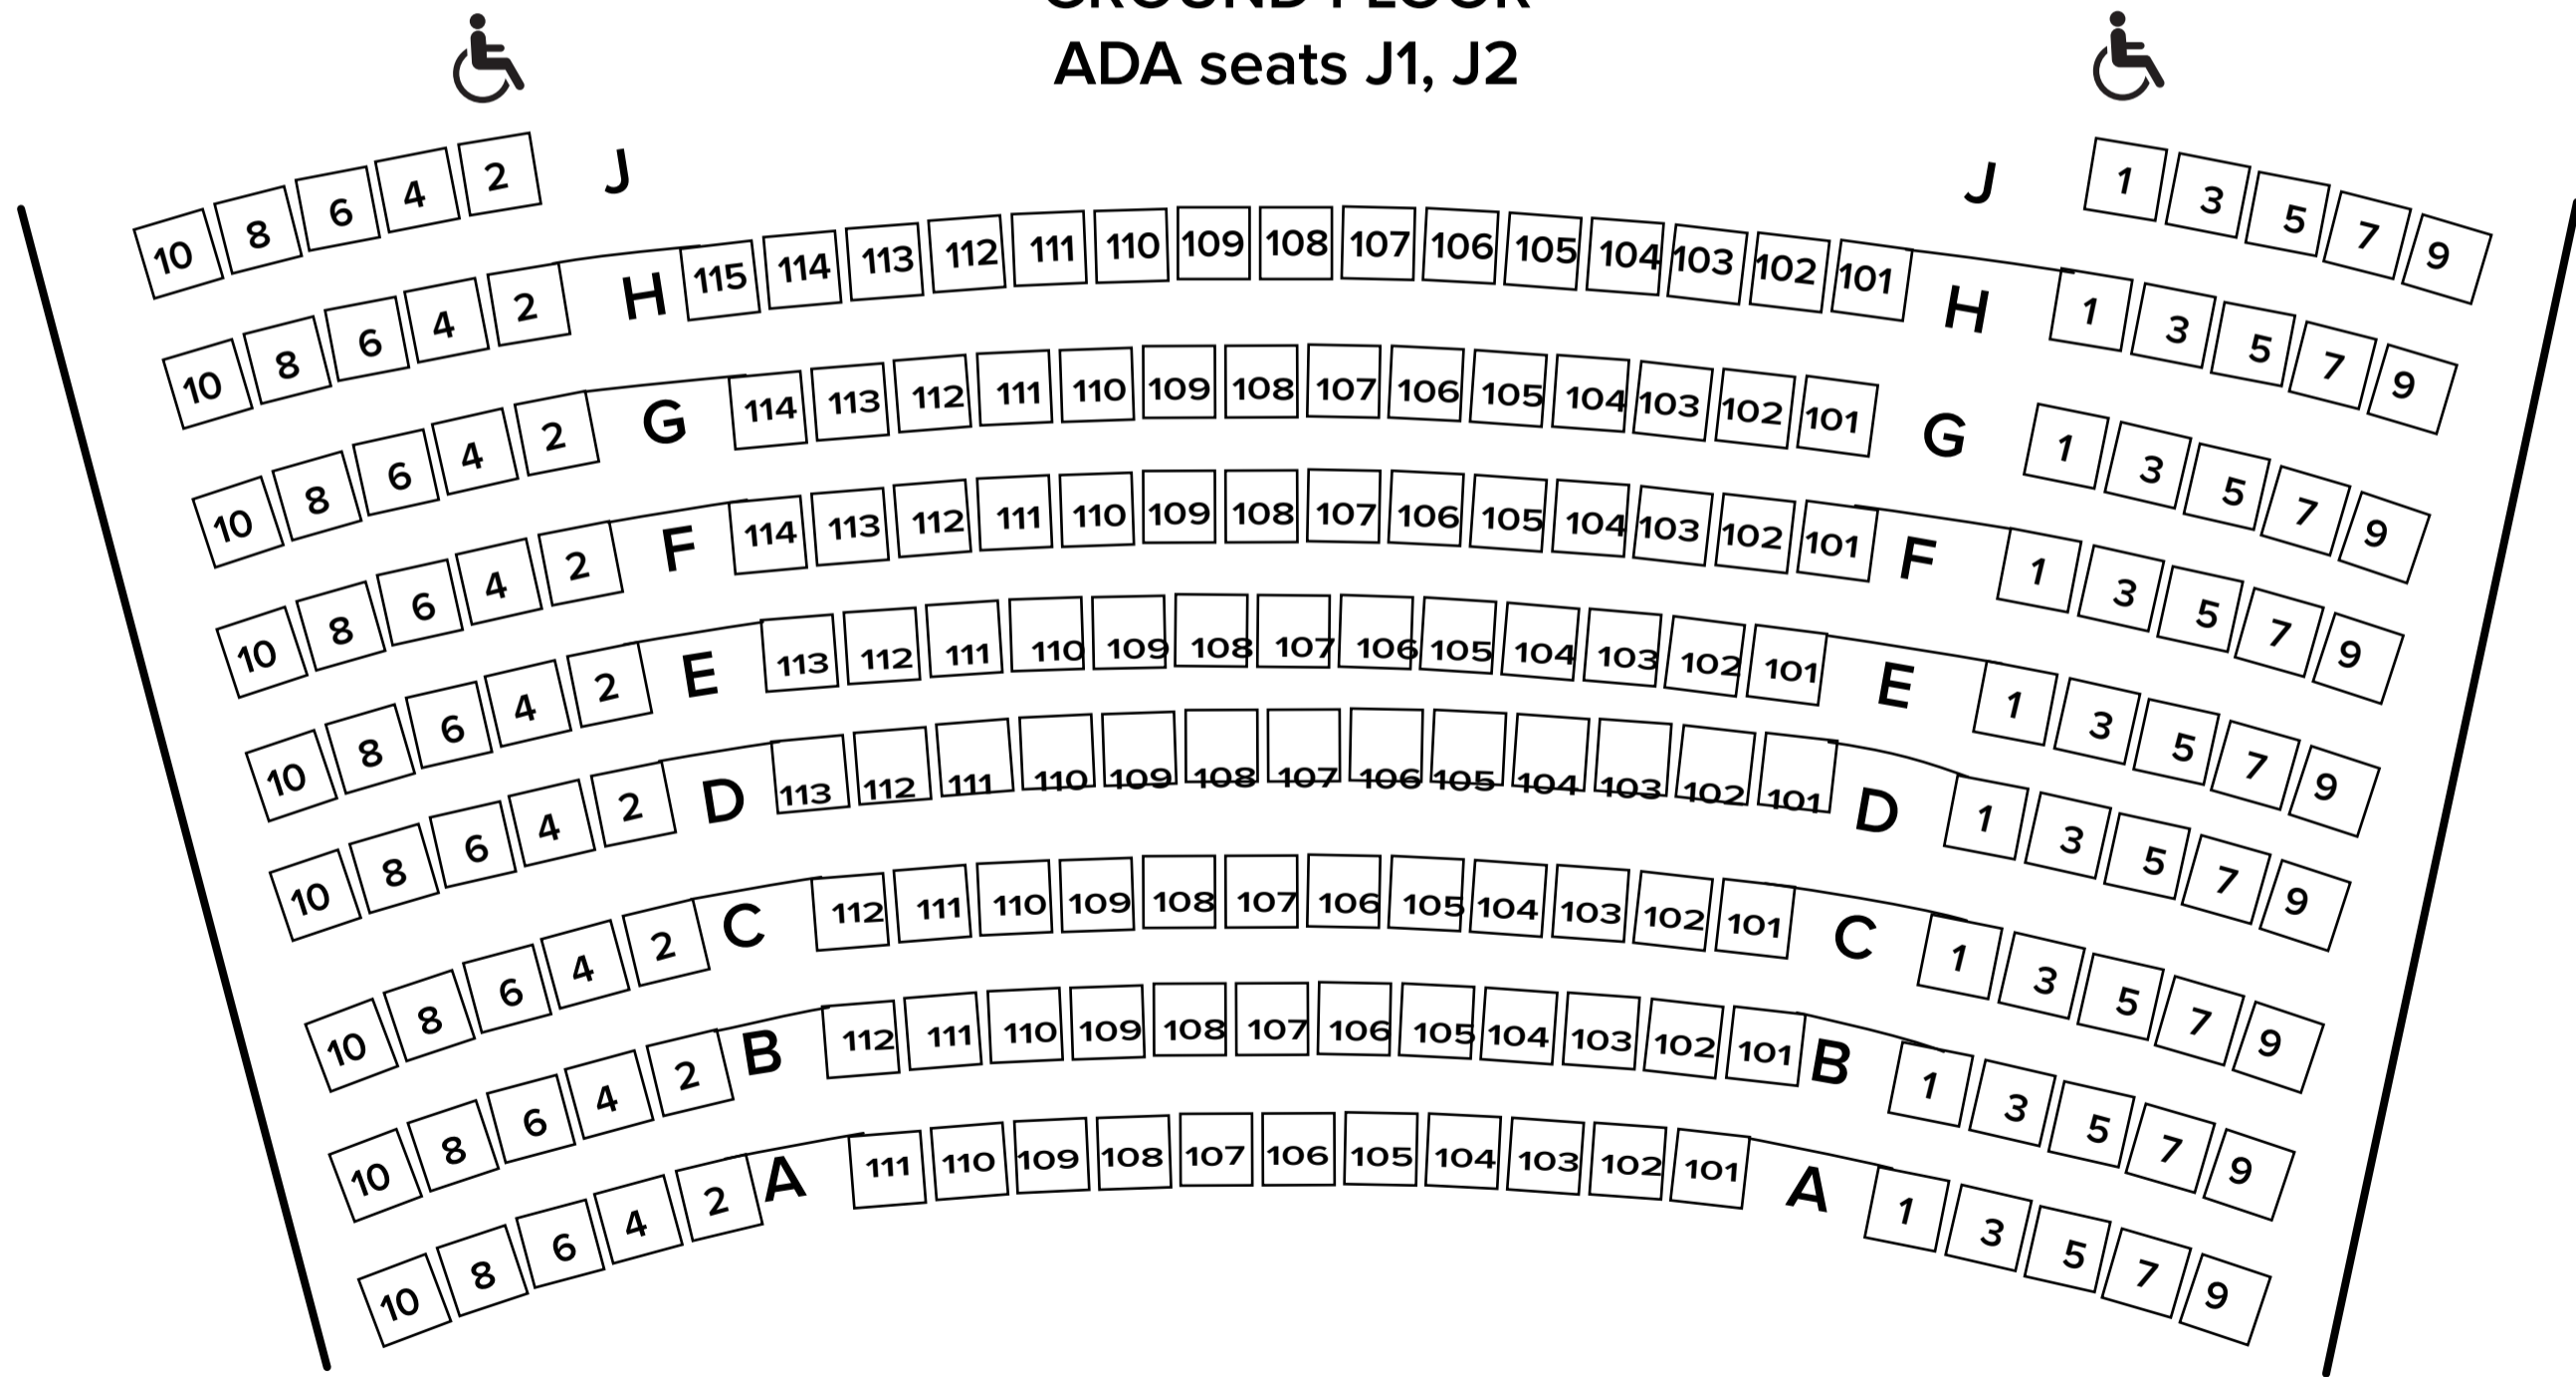

BALCONY ADA SEATS C101, C131

GROUND FLOOR ADA seats J1, J2

McConnell Theater Seat Plan